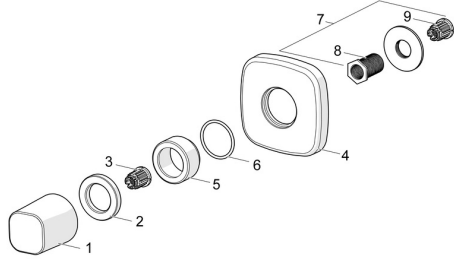

## Spare parts

### SP02288183

	Name	Code
01	Handle Chrome <span style="background-color: #cccccc; padding: 2px;">Discontinued</span>	59914527
02	Tightening nut, d35.5xM24x1	59912023
03	Adapter White	59910235
04	Cover flange, 75x75 mm Chrome	59914769
05	Cover sleeve Chrome	59913434
06	O-ring, d 27x2	59901532
07	Adapter	59911033
08	Thread nipple, M12x1/M15x1, AF17	59902708
09	Adapter Blue	59911052