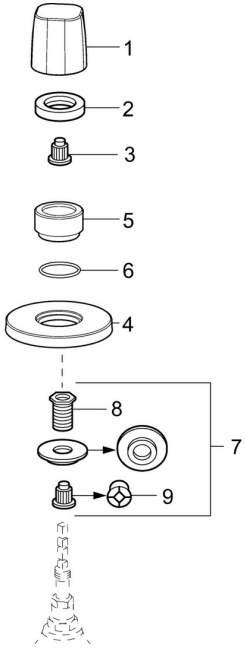

EAN: 4057304001093
static.hansa.com/02288102

Spare parts

SP02288102

| | Name | Code |
|----|--|----------|
| 01 | Handle Chrome Discontinued | 59914527 |
| 02 | Tightening nut, d35.5xM24x1 | 59912023 |
| 03 | Adapter White | 59910235 |
| 04 | Cover flange, d 75 mm Chrome | 59913657 |
| 05 | Cover sleeve Chrome | 59913434 |
| 06 | O-ring, d 27x2 | 59901532 |
| 07 | Adapter | 59911033 |
| 08 | Thread nipple, M12x1/M15x1, AF17 | 59902708 |
| 09 | Adapter Blue | 59911052 |