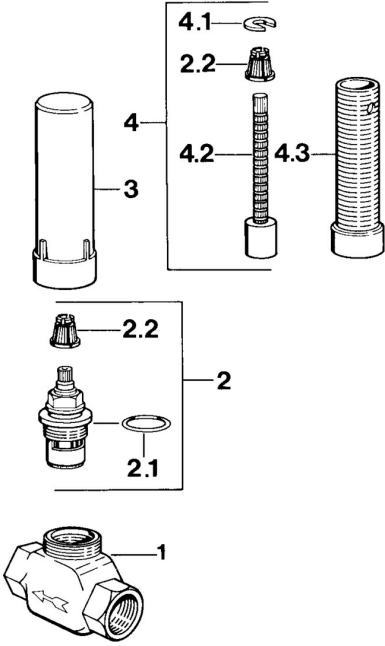

EAN: 4015474606562
static.hansa.com/02250100

Spare parts

SP02250100

	Name	Code
2	Headpart, G3/4, 180°	59910383
2.1	O-ring, 23x1.78	59910693
2.2	Adapter White	59910235
3	Protective cap	59910667
4	Raising kit, 80 mm	59910424
4.1	Ring	59910694
4.2	Inside spindle	59910379
4.3	Threaded sleeve, M24x1.5	59910100