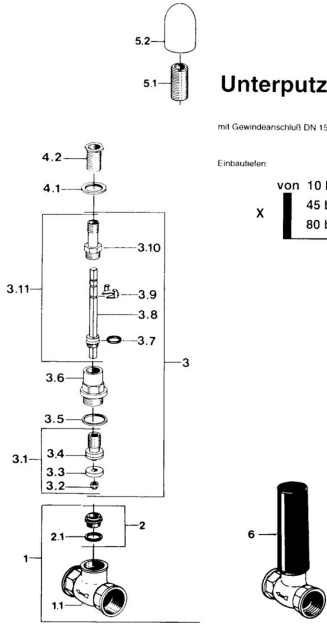

EAN: 4015474598287
static.hansa.com/02200100

Spare parts

Unterputzventil DN 15 (G 1/2)

mit Gewindeanschluß DN 15:

Einbaulängen:

X
 von 10 bis 45 mm
 45 bis 80 mm
 80 bis 115 mm

SP02200100

	Name	Code
1	Body Discontinued	59902011
2	Seat, DN15, R1/2	59904616
2.1	Gasket, 18.5x15x1.5	59902314
3	Headpart, 10-45 mm, G1/2	59902723
3	Headpart, 80-115 mm, G1/2	59901451
3	Headpart, 45-80 mm, G1/2	59902726
3.1	Valve Discontinued	59904956
3.3	Gasket ring	59902301
3.5	Gasket, 25x21x2 Discontinued	59902319
3.7	O-ring, d 9.25x1.78	59902338
3.8	Spindle, 10-45 mm Discontinued	59902695
3.8	Spindle, 45-80 mm Discontinued	59902697
3.9	Spring clip	59901017
3.10	Thread nipple Discontinued	59902620
3.11	Raising kit, L=150 Discontinued	59902701
3.11	Raising kit, 45-80 mm	59905576
3.11	Raising kit, 80-115 mm Chrome	59905577
4.1	Knurled nut	59902621
4.2	Thread nipple, M12x1/M15x1, AF17	59902708
5.1	Thread nipple	59901373
5.2	Shut-off cap	59901106