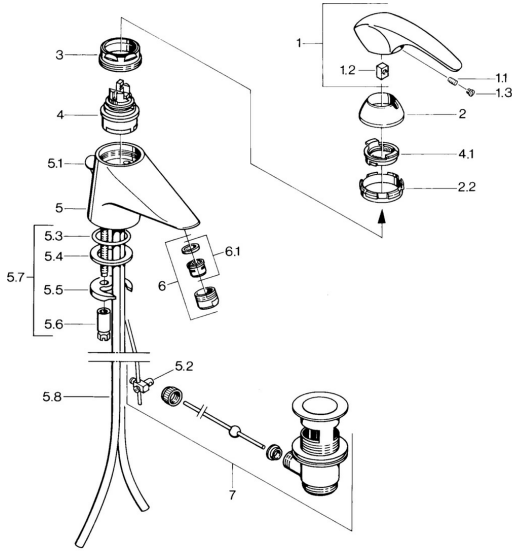

EAN: 4015474634954
static.hansa.com/02092101

Spare parts

SP02092101

	Name	Code
1.1	Screw, M5x8, SW2.5	59904755
1.2	Bushing	59904778
1.3	Plug, hot/cold	59906705
2	Covering cap Chrome Discontinued	59910582
2.2	Supply Discontinued	59910586
3	Eye screw, M50x1, SW45	59904775
4	Cartridge, 4.8 Eco-Top	59911431
4	Cartridge, 4.8 eco	59904601
4.1	Hot water limiter	59904759
5.2	Swivel joint	59904624
5.3	O-ring, d 38x3.5	59910236
5.4	Gasket, 48x33.5x2	59902283
5.5	Fixing plate	59904765
5.6	Screw, M8x1, SW13	59904766
5.7	Fixing set	59910749
5.8	Pipe Chrome Discontinued	59911059
6	Aerator, M24x1 STD CC A Edelmessing Discontinued	59906580
6	Aerator, M24x1 A White Discontinued	59905419
6	Aerator, M24x1 STD HC A Chrome	59902366
6.1	Aerator, M22/24 A	59902081
7	Pop-up waste Edelmessing Discontinued	59906734
7	Pop-up waste Chrome	59904620