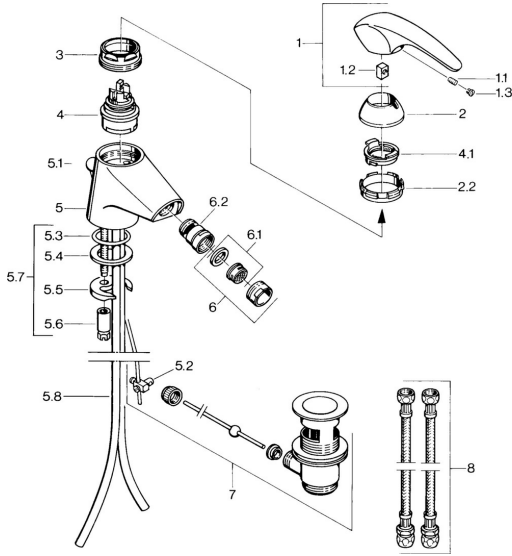

EAN: 4015474635074
static.hansa.com/02083101

Spare parts

SP02083101

	Name	Code
1.1	Screw, M5x8, SW2.5	59904755
1.2	Bushing	59904778
1.3	Plug, hot/cold	59906705
2	Covering cap Chrome Discontinued	59910582
2.2	Supply Discontinued	59910586
3	Eye screw, M50x1, SW45	59904775
4	Cartridge, 4.8 eco	59904601
4.1	Hot water limiter	59904759
5.2	Swivel joint	59904624
5.3	O-ring, d 38x3.5	59910236
5.4	Gasket, 48x33.5x2	59902283
5.5	Fixing plate	59904765
5.6	Screw, M8x1, SW13	59904766
5.7	Fixing set	59910749
5.8	Pipe Chrome Discontinued	59911059
6	Aerator, M24x1 STD CC A Edelmessing Discontinued	59906580
6	Aerator, M24x1 STD HC A Chrome	59902366
6	Aerator, M24x1 A White Discontinued	59905419
6.1	Aerator, M22/24 A	59902081
6.2	Ball joint for bidet faucet, M24x1	59904920
7	Pop-up waste Edelmessing Discontinued	59906734
7	Pop-up waste Chrome	59904620
8	Flexible pipe, L=320, G3/8xG3/8 Discontinued	59905019