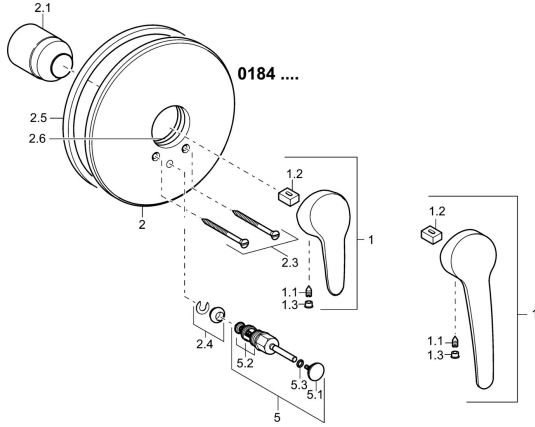

EAN: 4015474271449
static.hansa.com/01849183

Spare parts

SP01849183

	Name	Code
1	Long lever, L=138 Chrome	01880076
1	Lever, L=93 mm Chrome	01880083
1.1	Screw, M5x8, SW2.5	59904755
1.2	Bushing	59904778
1.3	Symbol plug Grey	59912112
2	Cover plate, d 205 mm Chrome	59911967
2.1	Covering cap Chrome	59904820
2.3	Screw, M5x65 Chrome	59904847
2.4	Flow limiting cap	59904846
2.5	Rubber gasket	59912232
2.6	O-ring, 55x2	59912543
5	Diverter Chrome	59910900
5.1	Push button Chrome	59904828
5.2	Sealing kit	59904791
5.3	O-ring, d 4x1	59902331
N.I.	Raising kit, 20 mm	59904983