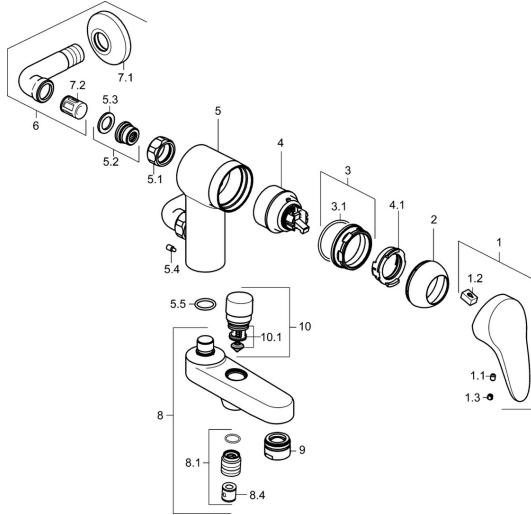

EAN: 4015474271562
static.hansa.com/01772583

Spare parts

SP01772583

	Name	Code
1	Lever, L=87 mm	59914195
1	Lever, L=93 mm Chrome	01880083
1.1	Screw, M5x8, SW2.5	59904755
1.2	Bushing	59904778
1.3	Symbol plug Grey	59912112
2	Covering cap Chrome	59912638
3	Eye screw, M50x1, SW45	59904775
3.1	O-ring, d 43x2.5	59911166
4	Cartridge, 4.8 eco	59904601
4.1	Hot water limiter	59904759
5.1	Connection nut, G3/4, AF30	59902230
5.2	Seat, G1/2, L, WAF10	59904618
5.3	Retaining ring, 23.9x15.2x2	59902689
5.4	Screw, M4x8 Discontinued	59901419
5.5	O-ring, 18x2.5	59902342
6	Angle coupling Discontinued	59905587
7.1	Cover flange Chrome	59904796
7.2	Silencer	59904792
8	Spout Chrome Discontinued	59911383
8.1	Thread nipple, G1/2xM18x1	59911384
8.4	Non-return valve	59905714
9	Aerator, M28x1 D Chrome	59907198
10	Diverter Chrome	59912656
10.1	Sealing kit	59904791
N.I.	Key, SW45/SW50	59905190