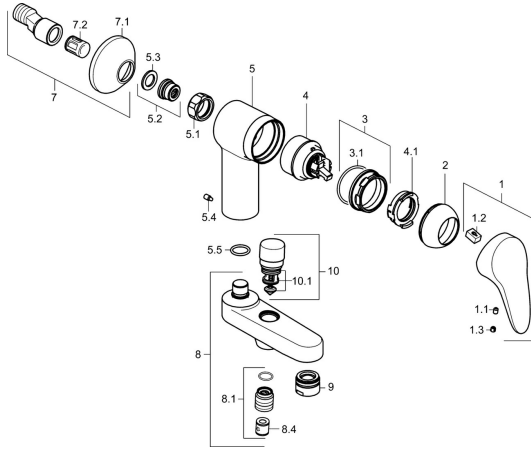

EAN: 4015474271555
static.hansa.com/01772183

Spare parts

SP01772183

	Name	Code
1	Lever, L=87 mm	59914195
1	Lever, L=93 mm Chrome	01880083
1.1	Screw, M5x8, SW2.5	59904755
1.2	Bushing	59904778
1.3	Symbol plug Grey	59912112
2	Covering cap Chrome	59912638
3	Eye screw, M50x1, SW45	59904775
3.1	O-ring, d 43x2.5	59911166
4	Cartridge, 4.8 eco	59904601
4.1	Hot water limiter	59904759
5.1	Connection nut, G3/4, AF30	59902230
5.2	Seat, G1/2, L, WAF10	59904618
5.3	Retaining ring, 23.9x15.2x2	59902689
5.4	Screw, M4x8 Discontinued	59901419
5.5	O-ring, 18x2.5	59902342
7	Eccentric, G3/4xG1/2 Chrome	59904793
7.1	Cover flange Chrome	59904796
7.2	Silencer	59904792
8	Spout Chrome Discontinued	59911383
8.1	Thread nipple, G1/2xM18x1	59911384
8.4	Non-return valve	59905714
9	Aerator, M28x1 D Chrome	59907198
10	Diverter Chrome	59912656
10.1	Sealing kit	59904791
N.I.	Key, SW45/SW50	59905190