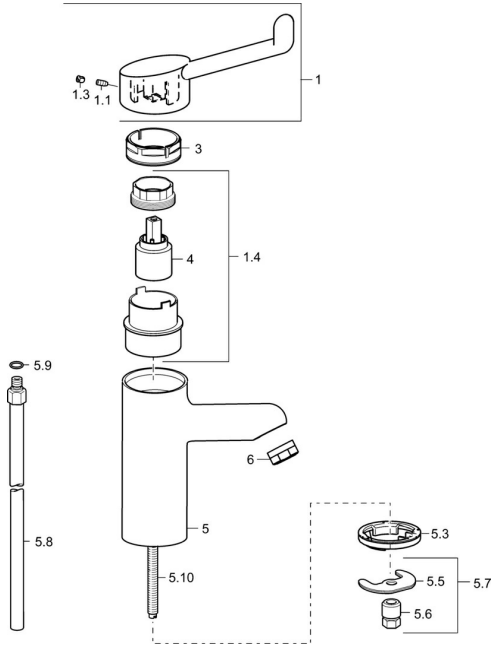

EAN: 4015474267053
static.hansa.com/01712192

Spare parts

SP01712192

	Name	Code
1	Long lever, L=142 Chrome Discontinued	02460002
1.1	Screw, M5x8, SW2.5	59904755
1.3	Cover plug Chrome	59913762
1.4	Diverter housing Discontinued	02710000
3	Tightening nut, M50x1, SW45	59914070
4	Cartridge	59913949
5.3	Bottom seal	59914591
5.5	Fixing plate	59904765
5.6	Screw, M8x1, SW13	59904766
5.7	Fixing set	59910749
5.8	Coupling pipe, L=430, M10x1	59912550
5.9	O-ring, d 7.65x1.78	59902337
5.10	Fixing screw, M8x1, L=140	59912474
6	Aerator, M24x1 STD HC, 6 l/min Laminar Chrome	59914068