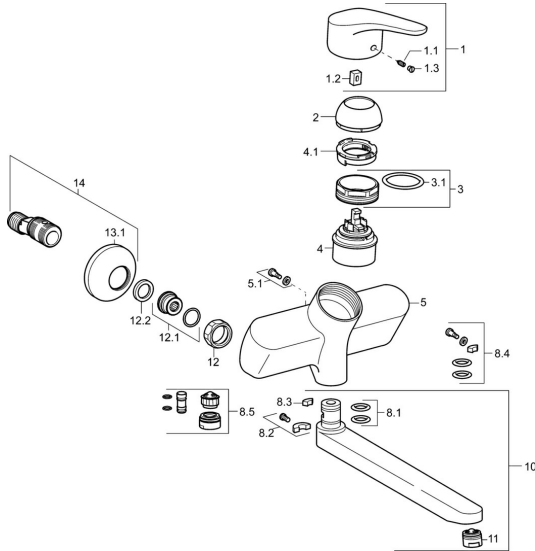

## Spare parts

### SP01692283

	Name	Code
1	Lever, L=93 mm Chrome	01880083
1.1	Screw, M5x8, SW2.5	59904755
1.2	Bushing	59904778
1.3	Symbol plug Grey	59912112
2	Covering cap Chrome	59912638
3	Eye screw, M50x1, SW45	59904775
3.1	O-ring, d 43x2.5	59911166
4	Cartridge, 4.8 eco	59904601
4.1	Hot water limiter	59904759
5.1	Fixing screw, M6x12, AF2.5	59904804
8.1	O-ring, d 15x2.5	59910423
8.2	Limiter	59910421
8.2	Screw, M6x10, 2,5	59911435
8.3	Limiter	59910422
8.4	Maintenance set	59912230
8.5	Emptying valve	59912483
10	Spout, L=235 Chrome	59910417
10	Spout, L=96 Chrome	59910419
10	Spout, L=170 Chrome	59911183
10	Spout, L=145 Chrome	59911380
10	Spout, L=96 (2019-) Chrome	59914765
10	Spout, L=170 (2019-) Chrome	59914766
10	Spout, L=235 (2019-) Chrome	59914767
11	Aerator, M24x1 A, low pressure Chrome	59902692
11	Aerator, M24x1 STD PL HC A Laminar (2013-) Chrome	59914054
12	Connection nut, G3/4, AF30	59902230
12.1	Connector	59913400
12.2	Retaining ring, 23.9x15.2x2	59902689
13.1	Cover flange Chrome	59904796
14	Eccentric coupling with stop valves and cover plates, G1/2xG3/4 Chrome	59902034