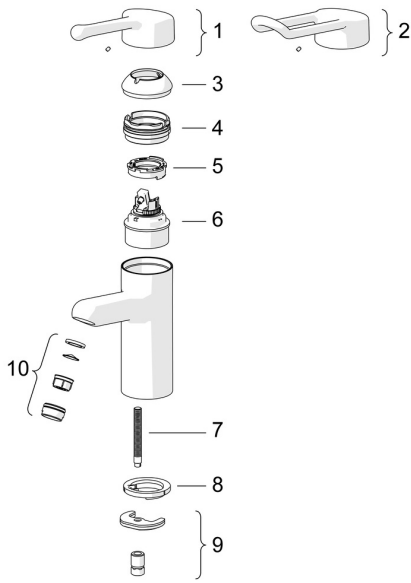

## Spare parts

### SP01662195

	Name	Code
01	Long lever, L=143 Chrome	02450006
02	Long lever, L=149 Chrome	02440005
03	Covering cap Chrome	59914069
04	Tightening nut, M50x1, SW45	59914070
05	Hot water limiter	59904759
06	Cartridge, 4.8 Classic	59911437
07	Fixing screw, M8x1, L=140	59912474
08	Bottom seal	59914591
09	Fixing set	59910749
10	Aerator, M24x1 STD PL HC A Laminar (2013-) Chrome	59914054
N.I.	Quick-release coupling, G1/2 Chrome	04050200
N.I.	Connector, G1/2xM14x1 <b>Discontinued</b>	59914180
N.I.	Wall bracket White	59914457
N.I.	Bidetta hand shower White	59914458
N.I.	Shower hose, L=1500 White	59914460