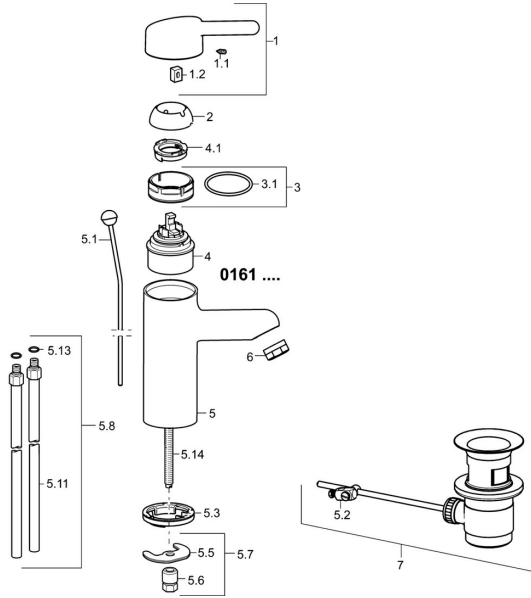

EAN: 4015474266735
static.hansa.com/01612103

Spare parts

SP01612103

	Name	Code
1	Long lever, L=149 Chrome	02440005
1	Long lever, L=143 Chrome	02450006
1	Lever, L=93 mm Chrome	59914072
1.1	Screw, M5x8, SW2.5	59904755
1.2	Bushing	59904778
2	Covering cap Chrome	59914069
3	Tightening nut, M50x1, SW45	59914070
3.1	O-ring, d 46x2	59912470
4	Cartridge, 4.8 Classic	59911437
4.1	Hot water limiter	59904759
5.1	Pop-up operating rod Chrome	59912505
5.2	Swivel joint	59904624
5.3	Bottom seal	59914591
5.5	Fixing plate	59904765
5.6	Screw, M8x1, SW13	59904766
5.7	Fixing set	59910749
5.8	Installation coupling pair Chrome	59911791
5.11	Coupling pipe, L=430, M10x1	59912550
5.13	O-ring, d 7.65x1.78	59902337
5.14	Fixing screw, M8x1, L=140	59912474
6	Aerator, M24x1 STD PL HC A Laminar (2013-) Chrome	59914054
7	Pop-up waste Chrome	59904620