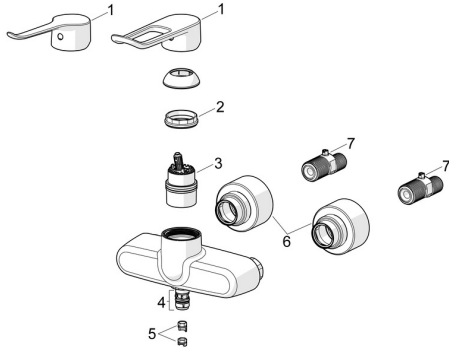

## Spare parts

### SP01556269

	Name	Code
01	Long lever, L=140 Chrome	45240003
01	Long lever, L=162 Chrome	59914716
02	Tightening nut, M42x1.5, SW 38	59914128
03	Cartridge	59914665
04	Sealing kit for spout Chrome	59914720
05	Spout overturning stopper, 60° / 0°	59914264
05	Limiter, 120°	59914728
06	Cover flange pair Chrome	290014
07	Eccentric	59914082
N.I.	Filter sealing, G3/4	59911076