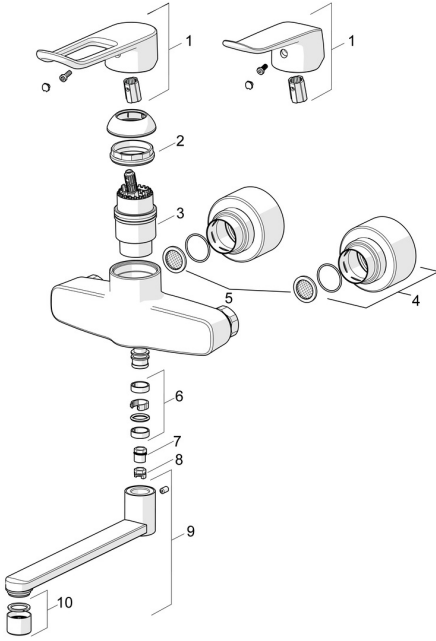

EAN: 4057304010606
static.hansa.com/01536286

Spare parts

SP01536286

	Name	Code
01	Long lever, L=162 Chrome	59914716
01	Lever, L=136 Chrome	59914719
02	Tightening nut, M42x1.5, SW 38	59914128
03	Cartridge, 4.0 Classic	59914129
04	Cover flange Chrome	59914717
05	Filter sealing, G3/4	59911076
06	Sealing kit for spout Chrome	59914720
07	Limiter, 120°	59914728
08	Spout overturning stopper, 60°/0°	59914264
09	Spout, L=100 Chrome	59914658
09	Spout, L=200 Chrome	59914659
09	Spout, L=300 Chrome	59914660
10	Aerator, M22x1 STD PL HC A Laminar Chrome	1003610V