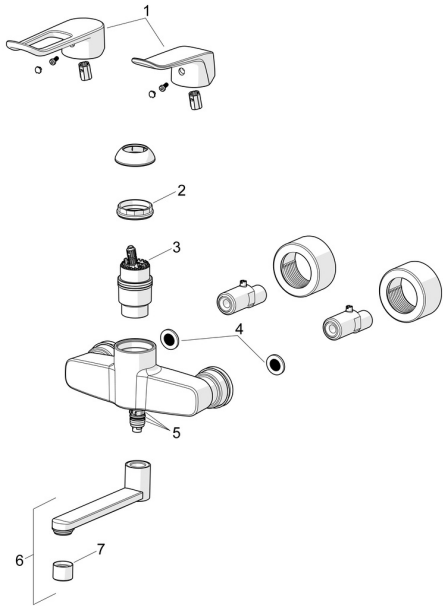

EAN: 4057304018909
static.hansa.com/01516283

Spare parts

SP01516283

	Name	Code
01	Long lever, L=162 Chrome	59914716
01	Lever, L=136 Chrome	59914719
02	Tightening nut, M42x1.5, SW 38	59914128
03	Cartridge, 4.0 Classic	59914129
04	Filter sealing, G3/4	59911076
05	Sealing kit	59914263
06	Spout, L=150 Chrome	290003
07	Aerator, M22x1 STD PL HC A Laminar Chrome	1003610V