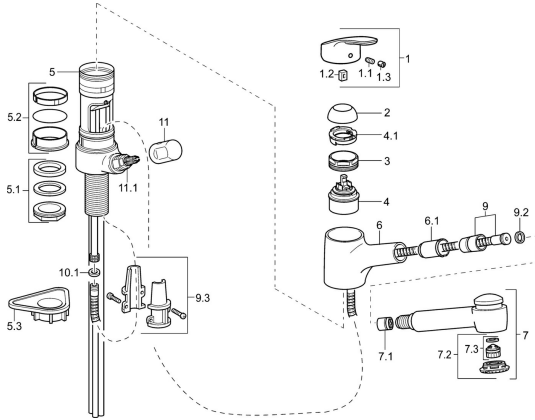

EAN: 4015474276666
static.hansa.com/01392183

Spare parts

SP01392183

	Name	Code
1	Lever, L=93 mm Chrome	01880083
1.1	Screw, M5x8, SW2.5	59904755
1.2	Bushing	59904778
1.3	Symbol plug Grey	59912112
2	Covering cap Chrome	59912647
3	Eye screw, M50x1, SW45	59904775
4	Cartridge, 4.8 eco	59904601
4.1	Hot water limiter	59904759
5.1	Fixing set, M33x1.5	59912717
5.2	Sealing kit	59912646
5.3	Supporting plate	59910008
6	Spout Chrome Discontinued	59912721
6.1	Passing-through bushing	59912724
7	Pull-out spout Chrome	59912722
7.1	Non-return valve	59905714
7.2	Hand shower screen	59913878
7.3	Aerator, M22/M24 B	59905901
9	Hose, L=1400	59912720
9.2	Gasket ring, d 21x12x2	59912304
9.3	Retainer	59906600
10.1	Gasket, 9.5x14.4x2	59912551
10.2	Coupling pipe, M10x1, M14x1, L=230	59912718
11	Handle Chrome	59910370
11.1	Headpart, G1/2	59913457