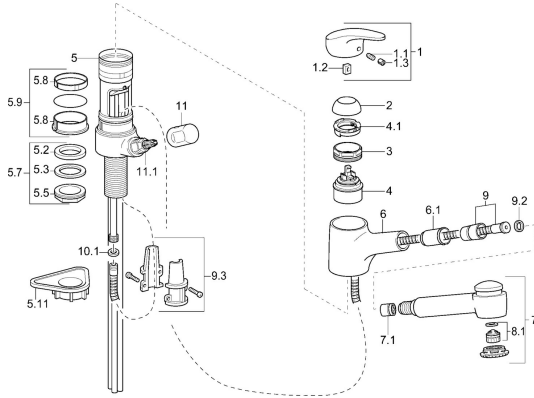

EAN: 7612158362959
static.hansa.com/01392173

Spare parts

SP01392173

	Name	Code
1	Lever, L=87 mm	59914195
1.1	Screw, M5x8, SW2.5	59904755
1.2	Bushing	59904778
1.3	Symbol plug Grey	59912112
2	Covering cap Chrome	59912647
3	Eye screw, M50x1, SW45	59904775
4	Cartridge, 4.8 eco	59904601
4.1	Hot water limiter	59904759
5.7	Fixing set, M33x1.5	59912717
5.9	Sealing kit	59912646
5.11	Supporting plate	59910008
6	Spout Chrome Discontinued	59912721
6.1	Passing-through bushing	59912724
7	Pull-out spout Chrome	59912722
7.1	Non-return valve	59905714
8.1	Aerator, M22/M24 B	59905901
9	Hose, L=1400	59912720
9.2	Gasket ring, d 21x12x2	59912304
9.3	Retainer	59906600
10	Flexible pipe, L=600, G3/8-M10x1	59912719
10.1	Gasket, 9.5x14.4x2	59912551
10.2	Coupling pipe, M10x1, M14x1, L=230	59912718
11	Handle Chrome	59910370
11.1	Headpart, G1/2	59913457