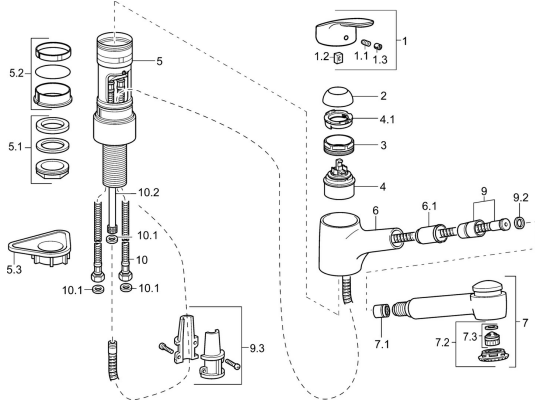

## Spare parts

### SP01382283

	Name	Code
1	Lever, L=93 mm Chrome	01880083
1.1	Screw, M5x8, SW2.5	59904755
1.2	Bushing	59904778
1.3	Symbol plug Grey	59912112
2	Covering cap Chrome	59912647
3	Eye screw, M50x1, SW45	59904775
4	Cartridge, 4.8 eco	59904601
4.1	Hot water limiter	59904759
5.1	Fixing set	59913479
5.2	Sealing kit	59912646
5.3	Supporting plate	59910008
6	Spout Chrome <span style="background-color: black; color: white; padding: 2px;">Discontinued</span>	59912721
6.1	Passing-through bushing	59912724
7	Pull-out spout Chrome	59912722
7.1	Non-return valve	59905714
7.2	Hand shower screen	59913878
7.3	Aerator, M22/M24 B	59905901
9	Hose, L=1400	59912720
9.2	Gasket ring, d 21x12x2	59912304
9.3	Retainer	59906600
10	Flexible pipe, L=600, G3/8-M10x1	59912719
10.1	Gasket, 9.5x14.4x2	59912551
10.2	Coupling pipe, M10x1, M14x1, L=230	59912718