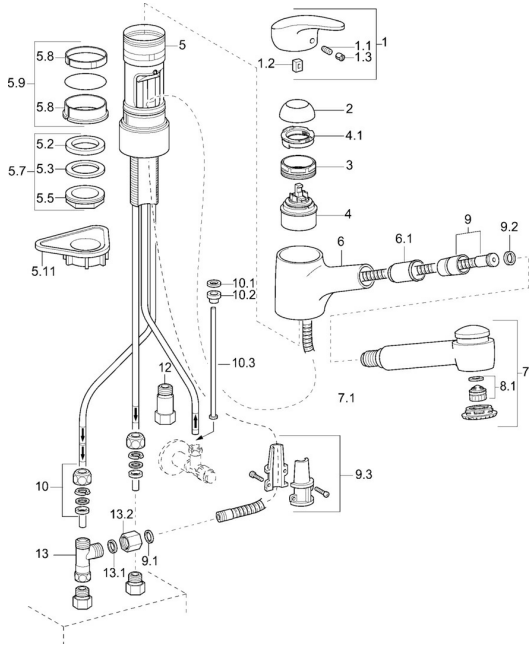

EAN: 7612158362973
static.hansa.com/01361173

Spare parts

SP01361173

	Name	Code
1	Lever, L=87 mm	59914195
1.1	Screw, M5x8, SW2.5	59904755
1.2	Bushing	59904778
1.3	Symbol plug Grey	59912112
2	Covering cap Chrome	59912647
3	Eye screw, M50x1, SW45	59904775
4	Cartridge, 4.8 eco	59904601
4.1	Hot water limiter	59904759
5.7	Fixing set, M33x1.5	59912717
5.9	Sealing kit	59912646
5.11	Supporting plate	59910008
6	Spout Chrome Discontinued	59912721
6.1	Passing-through bushing	59912724
7	Pull-out spout Chrome	59912723
8.1	Aerator, M22/24, ND	59901553
9	Hose, L=1400	59912720
9.1	Gasket, 9.5x14.4x2	59912551
9.2	Gasket ring, d 21x12x2	59912304
9.3	Retainer	59906600
10	Fitting nut	59904969
10.1	Sealing kit, 14.9x8.5x1	59902352
10.2	Sealing kit, 10x8	59902272
10.3	Hose	59902151
12	Non-return valve, G3/8xG3/8	59912107
13	T-connector, M14x1 ND	59913480
13.1	Gasket, 14.8x10x1.5 Discontinued	59905042
13.2		