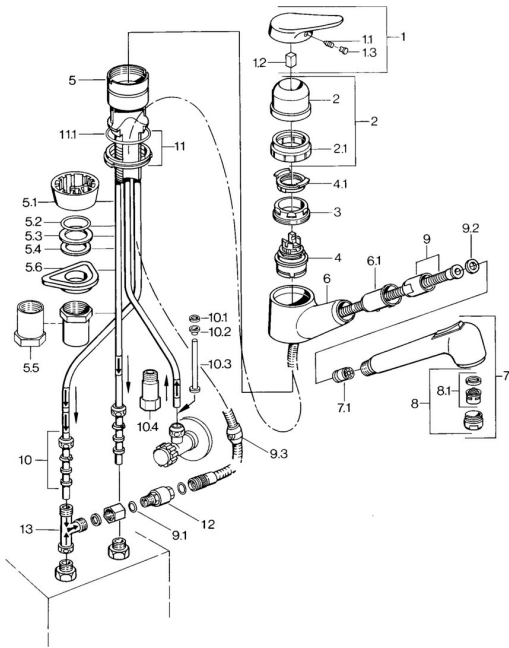

EAN: 4015474641693
static.hansa.com/01361132

Spare parts

SP01361132

	Name	Code
1	Lever, (-2004) Chrome	59901882
1.1	Screw, M5x8, SW2.5	59904755
1.2	Bushing	59904778
1.3	Plug, hot/cold	59906705
2	Covering cap Chrome Discontinued	59910744
3	Fixing screw, M50x1, SW45	59904890
4	Cartridge, 4.8 eco	59904601
4.1	Hot water limiter	59904759
5.1	Support ring Chrome Discontinued	59905570
5.2	Gasket, 41.5x33.3x2	59902295
5.3	Gasket, 48x33.5x2	59902283
5.4	Bearing ring	59904893
5.5	Screw, R1 Discontinued	59904894
5.6	Supporting plate	59910008
6	Hand shower arm Chrome Discontinued	59905172
7	Hand shower Chrome Discontinued	59910416
7.1	Non-return valve	59905714
8	Aerator, M24x1 A, low pressure Chrome	59902692
8.1	Aerator, M22/24, ND	59901553
9	Hose, L=1500, G1/2-M14x1 Chrome	59905067
9.1	O-ring, d 7.65x1.78	59902337
9.2	Gasket, 18.5/12x2 Discontinued	59905070
9.3	Counterbalance	59905891
10	Fitting nut	59904969
10.1	Sealing kit, 14.9x8.5x1	59902352
10.2	Sealing kit, 10x8	59902272
10.3	Hose	59902151
11	Retaining ring Discontinued	59906350
11.1	O-ring, 47.29x2.62 Discontinued	59906351
12	Nipple Discontinued	59910801
13	T-connector Discontinued	59910798