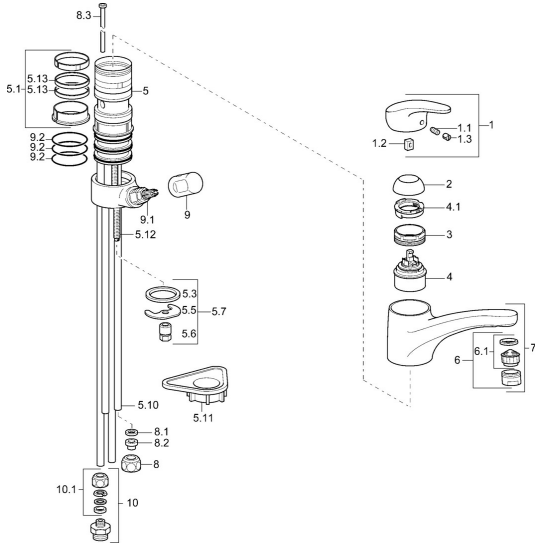

EAN: 4015474084698
static.hansa.com/01211173

Spare parts

SP01211173

	Name	Code
1	Lever, L=87 mm	59914195
1.1	Screw, M5x8, SW2.5	59904755
1.2	Bushing	59904778
1.3	Symbol plug Grey	59912112
2	Covering cap Chrome	59912647
3	Fixing screw, M50x1, SW45	59904890
4	Cartridge, 4.8 eco	59904601
4.1	Hot water limiter	59904759
5.1	Sealing kit	59912646
5.3	Gasket, 37x48x3.5	59911422
5.5	Fixing plate	59904765
5.6	Screw, M8x1, SW13	59904766
5.7	Fixing set	59910749
5.10	Pipe, 8x530 Discontinued	59911895
5.11	Supporting plate	59910008
5.12	Fixing screw, M8x1, L=140	59912474
5.13	Gasket, 40.3x6	59911387
6	Aerator, M24x1 A, low pressure Chrome	59902692
6.1	Aerator, M22/24, ND	59901553
7	Spout Chrome	59912711
8	Fitting nut	59904969
8.1	Sealing kit, 14.9x8.5x1	59902352
8.2	Sealing kit, 10x8	59902272
8.3	Hose	59902151
9	Handle Chrome	59910370
9.1	Headpart, G1/2	59913457
9.2	O-ring, d 45x2.5	59911151
10	Connector nipple, G3/4xG3/8 Discontinued	59910940
10.1	Nipple Discontinued	59910377