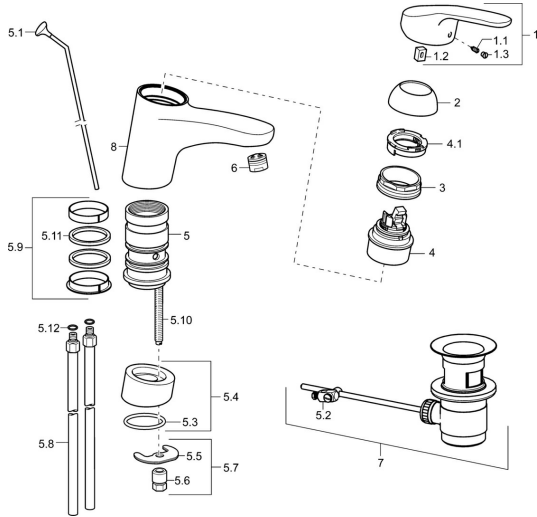

EAN: 4015474271210
static.hansa.com/01192183

Spare parts

SP01192183

	Name	Code
1	Lever, L=93 mm Chrome	01880083
1	Long lever, L=138 Chrome	01880076
1.1	Screw, M5x8, SW2.5	59904755
1.2	Bushing	59904778
1.3	Symbol plug Grey	59912112
2	Covering cap Chrome	59912647
3	Fixing screw, M50x1, SW45	59904890
4	Cartridge, 4.8 eco	59904601
4.1	Hot water limiter	59904759
5.1	Pop-up operating rod Chrome Discontinued	59914050
5.2	Swivel joint	59904624
5.4	Raising sockel Chrome	59914051
5.5	Fixing plate	59904765
5.6	Screw, M8x1, SW13	59904766
5.7	Fixing set	59910749
5.8	Coupling pipe, L=430, M10x1	59912550
5.9	Sealing kit	59912646
5.10	Fixing screw, M8x1, L=140	59912474
5.11	Gasket, 40.3x6	59911387
5.12	O-ring, d 7.65x1.78	59902337
6	Aerator, M24x1 (2011-)	59913739
7	Pop-up waste Chrome	59904620
8	Spout Chrome Discontinued	59914052