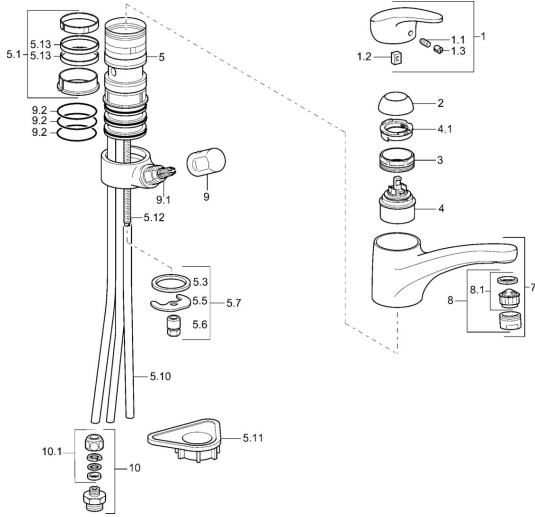

EAN: 4015474084650
static.hansa.com/01152173

Spare parts

SP01152173

	Name	Code
1	Lever, L=87 mm	59914195
1.1	Screw, M5x8, SW2.5	59904755
1.2	Bushing	59904778
1.3	Symbol plug Grey	59912112
2	Covering cap Mocha Discontinued	5991264787
2	Covering cap Chrome	59912647
3	Fixing screw, M50x1, SW45	59904890
4	Cartridge, 4.8 eco	59904601
4.1	Hot water limiter	59904759
5.1	Sealing kit	59912646
5.3	Gasket, 37x48x3.5	59911422
5.5	Fixing plate	59904765
5.6	Screw, M8x1, SW13	59904766
5.7	Fixing set	59910749
5.10	Pipe, d 10 mm, L=413	59911423
5.10	Flexible pipe, L=500, G3/8-M10x1	59911767
5.11	Supporting plate	59910008
5.12	Fixing screw, M8x1, L=140	59912474
5.13	Gasket, 40.3x6	59911387
7	Spout White Discontinued	5991271182
7	Spout Chrome	59912711
8	Aerator, M24x1 STD HC A Chrome	59902366
8	Aerator, M24x1 A (2011-) Chrome	59913740
8	Aerator, M24x1 A White Discontinued	59905419
8	Aerator, M24x1 Mocha Discontinued	59904998
8.1	Aerator, M22/24 A	59902081
9	Handle Chrome	59910370
9.1	Headpart, G1/2	59913457
9.2	O-ring, d 45x2.5	59911151
10	Connector nipple, G3/4xG3/8 Discontinued	59910940
10.1	Nipple Discontinued	59910377