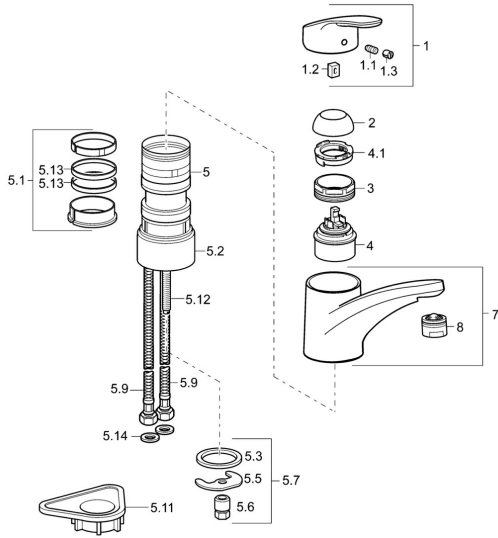

EAN: 4015474276543
static.hansa.com/01142283

Spare parts

SP01142283

	Name	Code
1	Lever, L=93 mm Chrome	01880083
1.1	Screw, M5x8, SW2.5	59904755
1.2	Bushing	59904778
1.3	Symbol plug Grey	59912112
2	Covering cap Chrome	59912647
3	Fixing screw, M50x1, SW45	59904890
4	Cartridge, 4.8 eco	59904601
4.1	Hot water limiter	59904759
5.1	Sealing kit	59912646
5.2	Raising socket, 30 mm Chrome	59912710
5.3	Gasket, 37x48x3.5	59911422
5.5	Fixing plate	59904765
5.6	Screw, M8x1, SW13	59904766
5.7	Fixing set	59910749
5.9	Flexible pipe, L=500, G3/8-M10x1	59911767
5.11	Supporting plate	59910008
5.12	Fixing screw, M8x1, L=140	59912474
5.13	Gasket, 40.3x6	59911387
5.14	Gasket, 9.5x14.4x2	59912551
7	Spout Chrome	59912711
8	Aerator, M24x1 A (2011-) Chrome	59913740