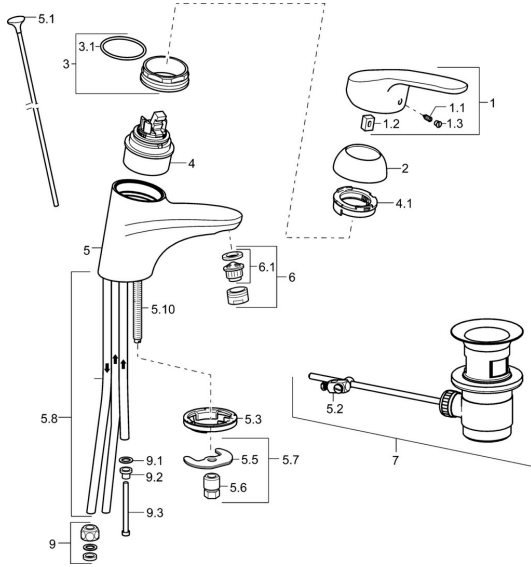

EAN: 4015474271166
static.hansa.com/01131183

Spare parts

SP01131183

	Name	Code
1	Long lever, L=138 Chrome	01880076
1	Lever, L=93 mm Chrome	01880083
1.1	Screw, M5x8, SW2.5	59904755
1.2	Bushing	59904778
1.3	Symbol plug Grey	59912112
2	Covering cap Chrome	59912638
3	Eye screw, M50x1, SW45	59904775
3.1	O-ring, d 43x2.5	59911166
4	Cartridge, 4.8 eco	59904601
4.1	Hot water limiter	59904759
5.1	Pop-up operating rod Chrome	59914053
5.2	Swivel joint	59904624
5.3	Bottom seal	59914591
5.5	Fixing plate	59904765
5.6	Screw, M8x1, SW13	59904766
5.7	Fixing set	59910749
5.8	Pipe Discontinued	59911173
5.10	Fixing screw, M8x1, L=140	59912474
6	Aerator, M24x1 A, low pressure Chrome	59902692
6.1	Aerator, M22/24, ND	59901553
7	Pop-up waste Chrome	59904620
9	Fitting nut	59904969
9.1	Sealing kit, 14.9x8.5x1	59902352
9.2	Sealing kit, 10x8	59902272
9.3	Hose	59902151