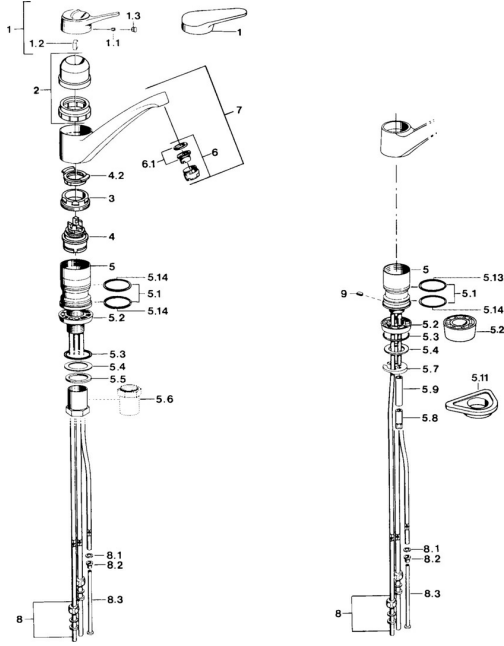

EAN: 4015474641273
static.hansa.com/01121102

Spare parts

SP01121102

	Name	Code
1	Lever White Discontinued	5990188282
1	Lever, (-2004) Chrome	59901882
1.1	Screw, M5x8, SW2.5	59904755
1.2	Bushing	59904778
1.3	Plug, hot/cold	59906705
2	Covering cap Mocha Discontinued	59910745
2	Covering cap White Discontinued	59910746
2	Covering cap Chrome Discontinued	59910744
3	Fixing screw, M50x1, SW45	59904890
4	Cartridge, 4.8 eco	59904601
4.2	Hot water limiter	59904759
5.1	Sealing kit	59904891
5.2	Socket Chrome Discontinued	59910335
5.3	O-ring, 42x3.5	59904764
5.4	Gasket, 48x33.5x2	59902283
5.5	Bearing ring	59904893
5.6	Screw, R1 Discontinued	59904894
5.7	Fixing plate	59904765
5.8	Screw, M8x1, SW13	59904766
5.10	Fixing set	59910749
5.11	Supporting plate	59910008
6	Aerator, M24x1 White	59905527
6	Aerator, M24x1 A, low pressure Chrome	59902692
6.1	Aerator, M22/24, ND	59901553
8	Fitting nut	59904969
8.1	Sealing kit, 14.9x8.5x1	59902352
8.2	Sealing kit, 10x8	59902272
8.3	Hose	59902151
9	Retainer Discontinued	59905690