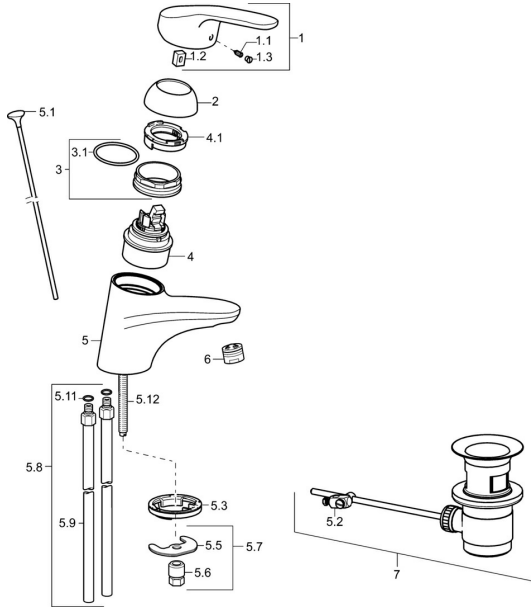

EAN: 4015474271104
static.hansa.com/01092183

Spare parts

SP01092183

	Name	Code
1	Long lever, L=138 Chrome	01880076
1	Lever, L=93 mm Chrome	01880083
1.1	Screw, M5x8, SW2.5	59904755
1.2	Bushing	59904778
1.3	Symbol plug Grey	59912112
2	Covering cap Chrome	59912638
3	Eye screw, M50x1, SW45	59904775
3.1	O-ring, d 43x2.5	59911166
4	Cartridge, 4.8 eco	59904601
4	Cartridge, 4.8 Eco-Top	59911431
4.1	Hot water limiter	59904759
5.1	Pop-up operating rod Chrome	59914053
5.2	Swivel joint	59904624
5.3	Bottom seal	59914591
5.5	Fixing plate	59904765
5.6	Screw, M8x1, SW13	59904766
5.7	Fixing set	59910749
5.8	Installation coupling pair Chrome	59911791
5.9	Coupling pipe, L=430, M10x1	59912550
5.11	O-ring, d 7.65x1.78	59902337
5.12	Fixing screw, M8x1, L=140	59912474
6	Aerator, M24x1 (2011-)	59913739
7	Pop-up waste Chrome	59904620