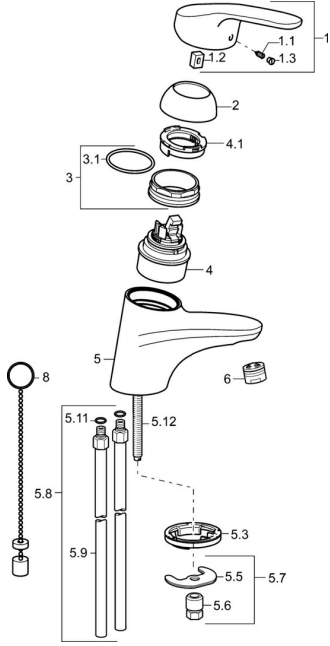

EAN: 4015474271067
static.hansa.com/01042183

Spare parts

SP01042183

	Name	Code
1	Long lever, L=138 Chrome	01880076
1	Lever, L=93 mm Chrome	01880083
1.1	Screw, M5x8, SW2.5	59904755
1.2	Bushing	59904778
1.3	Symbol plug Grey	59912112
2	Covering cap Chrome	59912638
3	Eye screw, M50x1, SW45	59904775
3.1	O-ring, d 43x2.5	59911166
4	Cartridge, 4.8 eco	59904601
4.1	Hot water limiter	59904759
5.3	Bottom seal	59914591
5.5	Fixing plate	59904765
5.6	Screw, M8x1, SW13	59904766
5.7	Fixing set	59910749
5.8	Installation coupling pair Chrome	59911791
5.9	Coupling pipe, L=430, M10x1	59912550
5.11	O-ring, d 7.65x1.78	59902337
5.12	Fixing screw, M8x1, L=140	59912474
6	Aerator, M24x1 (2011-)	59913739
8	Washer with chain holder	59902219