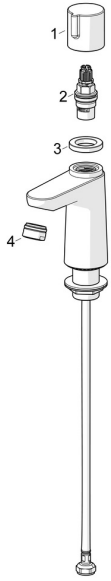

EAN: 4057304019807
static.hansa.com/00902201

Spare parts

SP00902201

	Name	Code
01	Handle Chrome	1001767V
02	Headpart, G1/2	59913491
03	Tightening nut, d35.5xM24x1	59912023
04	Aerator, STD M24x1 HC PCA 6.0 l/min Chrome	1015484V