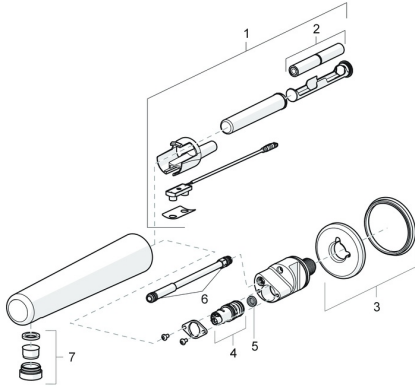

## Spare parts

### SP00870010

	Name	Code
01	Sensor, 3 V Bluetooth Chrome	1000689V
01	Sensor, 3 V <b>Discontinued</b>	59914387
02	Battery, 1.5 V AA Lithium	59914136
03	Cover sleeve Chrome <b>Discontinued</b>	59914388
04	Solenoid valve, 3 V	59914390
05	Litter filter	59914389
06	O-ring, 8.1x1.6	59914391
07	Aerator and key, M24x1, 6 l/min, Laminar	59914494
N.I.	Non-return valve, DN15	59914250