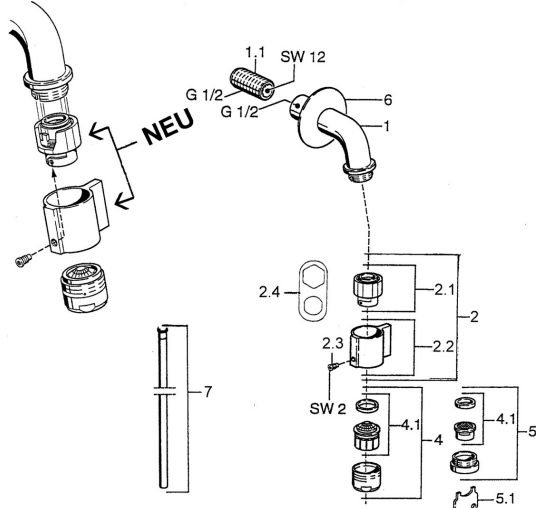

## Spare parts

### SP00868101

	Name	Code
1.1	Nipple <b>Discontinued</b>	59905534
2	Headpart, (1999-) Chrome	59911780
2	Headpart, (1999-) White <b>Discontinued</b>	59911775
2.1	Headpart, (1999-)	59911777
2.2	Lever, (1999-) Chrome	59911781
2.3	Fixing screw, M4, SW2	59911778
2.4	Tool	59912334
4	Aerator, M24x1 A White <b>Discontinued</b>	59905419
4	Aerator, M24x1 Z Chrome	59906826
4.1	Aerator, M22/24, Z	59906830
5	Aerator, M24x1 STD CC Z	59905721
5.1	Key for aerator	59905789
6	Covering cap Chrome <b>Discontinued</b>	59905678
7	Coupling pipe <b>Discontinued</b>	59910629