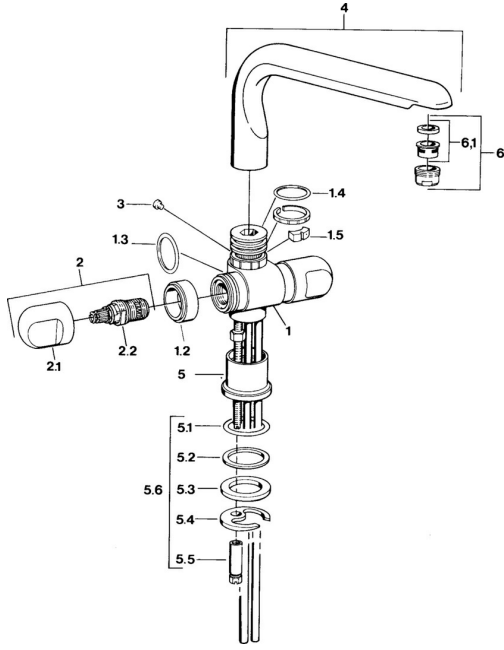

EAN: 4015474594173
static.hansa.com/00782105

Spare parts

SP00782105

	Name	Code
1.2	Decorative ring Chrome Discontinued	59910797
1.4	O-ring, 32x2.5 Discontinued	59910233
1.5	Limiter Discontinued	59910534
2.1	Handle Chrome Discontinued	59910211
2.1	Temperature control handle Chrome Discontinued	59910210
2.2	Headpart, G1/2	59905114
3	Fixing bolt, M4 Discontinued	59910234
5.1	O-ring, d 38x3.5	59910236
5.2	Gasket, 48x33.5x2	59902283
5.3	Bearing ring	59904893
5.4	Fixing plate	59904765
5.5	Screw, M8x1, SW13	59904766
5.6	Fixing set	59910749
6	Aerator, M24x1 A White Discontinued	59905419
6	Aerator, M24x1 STD HC A Chrome	59902366
6	Aerator, M24x1 STD CC A Edelmessing Discontinued	59906580
6.1	Aerator, M22/24 A	59902081