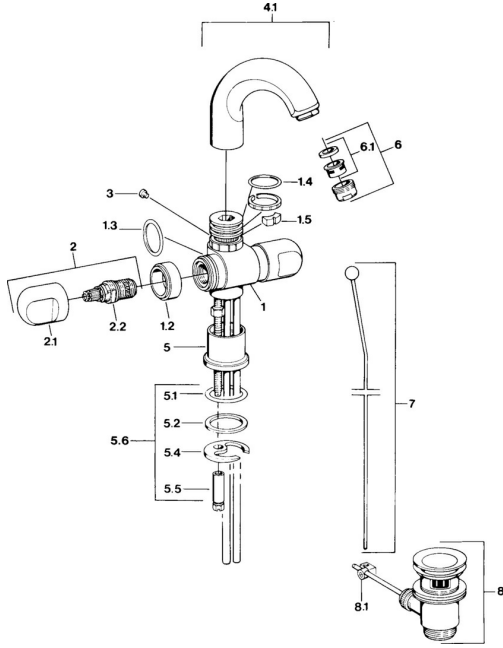

## Spare parts

### SP00712105

	Name	Code
1.2	Decorative ring Chrome <span>Discontinued</span>	59910797
1.4	O-ring, 32x2.5 <span>Discontinued</span>	59910233
1.5	Limiter <span>Discontinued</span>	59910534
2.1	Handle Chrome <span>Discontinued</span>	59910211
2.1	Temperature control handle Chrome <span>Discontinued</span>	59910210
2.2	Headpart, G1/2	59905114
3	Fixing bolt, M4 <span>Discontinued</span>	59910234
4.1	Spout Chrome <span>Discontinued</span>	59911031
5.1	O-ring, d 38x3.5	59910236
5.2	Gasket, 48x33.5x2	59902283
5.4	Fixing plate	59904765
5.5	Screw, M8x1, SW13	59904766
5.6	Fixing set	59910749
6	Aerator, M24x1 A White <span>Discontinued</span>	59905419
6	Aerator, M24x1 STD CC A Edelmessing <span>Discontinued</span>	59906580
6	Aerator, M24x1 STD HC A Chrome	59902366
6.1	Aerator, M22/24 A	59902081
7	Knob Chrome <span>Discontinued</span>	59910230
8	Pop-up waste Edelmessing <span>Discontinued</span>	59906734
8	Pop-up waste Chrome	59904620
8.1	Swivel joint	59904624