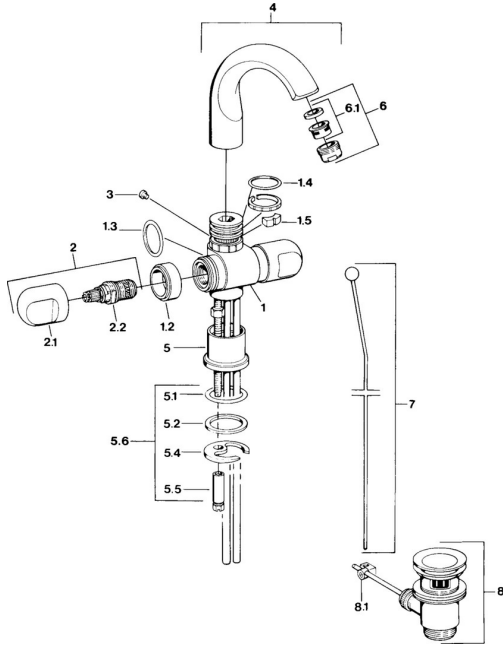

EAN: 4015474593350
static.hansa.com/00702105

Spare parts

SP00702105

	Name	Code
1.2	Decorative ring Chrome Discontinued	59910797
1.4	O-ring, 32x2.5 Discontinued	59910233
1.5	Limiter Discontinued	59910534
2.1	Handle Chrome Discontinued	59910211
2.1	Temperature control handle Chrome Discontinued	59910210
2.2	Headpart, G1/2	59905114
3	Fixing bolt, M4 Discontinued	59910234
5.1	O-ring, d 38x3.5	59910236
5.2	Gasket, 48x33.5x2	59902283
5.4	Fixing plate	59904765
5.5	Screw, M8x1, SW13	59904766
5.6	Fixing set	59910749
6	Aerator, M24x1 A White Discontinued	59905419
6	Aerator, M24x1 STD CC A Edelmessing Discontinued	59906580
6	Aerator, M24x1 STD HC A Chrome	59902366
6.1	Aerator, M22/24 A	59902081
7	Knob Chrome Discontinued	59910230
8	Pop-up waste Chrome	59904620
8	Pop-up waste Edelmessing Discontinued	59906734
8.1	Swivel joint	59904624