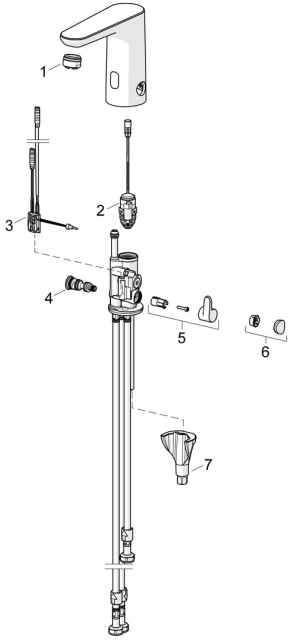

EAN: 4057304019593
static.hansa.com/93631129
Spare parts

SP92031129

	Name	Code
01	Aerator, M24x1 A, low pressure Chrome	59902692
02	Solenoid valve complete, 3 V	59914125
03	Sensor, 3/9 V, Bluetooth Chrome	1015155V
04	Temperature regulator	1013940V
05	Temperature control handle Chrome	1016155V
06	Cover plug Chrome	1015252V
07	Fixing set	59914475