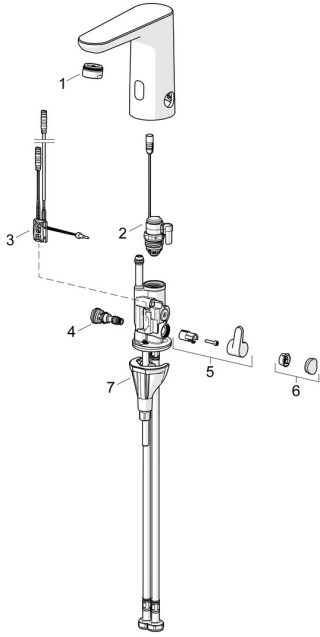

## Spare parts

### SP92602219

	Name	Code
01	Aerator, M24x1 HC PCA 7.0 l/min Chrome	1016723V
02	Solenoid valve complete, 3 V	59914125
03	Sensor, 3/9 V, Bluetooth Chrome	1015155V
04	Temperature regulator	1000580V
05	Temperature control handle Chrome	1016155V
06	Cover plug Chrome	1015252V
07	Fixing set	59914475
N.I.	Battery, 1.5 V AA Lithium	59914136