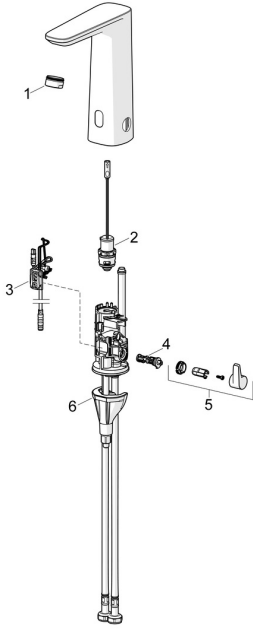

## Spare parts

### SP93002009

	Name	Code
01	Aerator, M24x1 HC PCA 7.0 l/min Chrome	1016723V
02	Pilot valve	1008658V
03	Sensor, 3/9 V, Bluetooth	1012464V
04	Temperature regulator	1010630V
05	Temperature control handle Chrome	1017587V
06	Fixing set	59914475