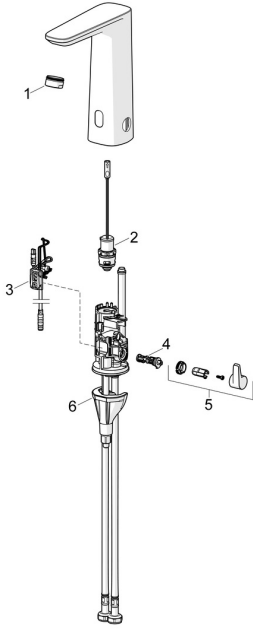

EAN: 4057304019548
static.hansa.com/93102009

Spare parts

SP93002009

	Name	Code
01	Aerator, M24x1 HC PCA 7.0 l/min Chrome	1016723V
02	Pilot valve	1008658V
03	Sensor, 3/9 V, Bluetooth	1012464V
04	Temperature regulator	1010630V
05	Temperature control handle Chrome	1017587V
06	Fixing set	59914475