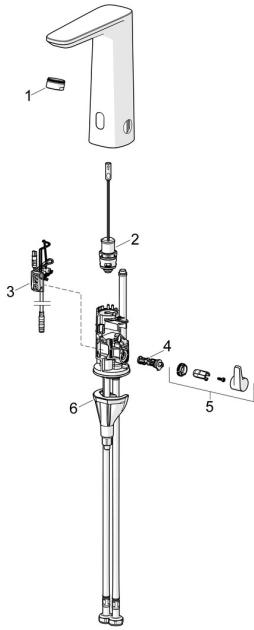

## Spare parts

### SP93002009

	Name	Code
01	Aerator, M24x1 HC PCA 7.0 l/min Chrome	1016723V
02	Pilot valve	1008658V
03	Sensor, 3/9 V, Bluetooth	1012464V
04	Temperature regulator	1010630V
05	Temperature control handle Chrome	1017587V
06	Fixing set	59914475