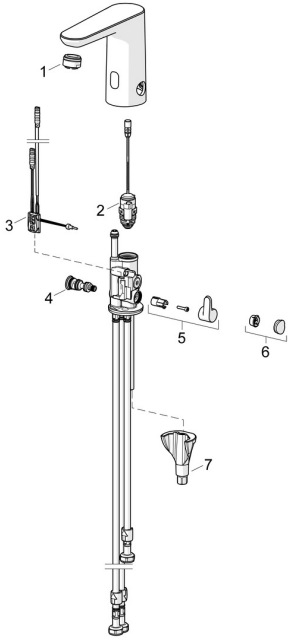

EAN: 4057304019470  
[static.hansa.com/92731129](https://static.hansa.com/92731129)  
**Spare parts**

**SP92031129**

|    | <b>Name</b>                           | <b>Code</b> |
|----|---------------------------------------|-------------|
| 01 | Aerator, M24x1 A, low pressure Chrome | 59902692    |
| 02 | Solenoid valve complete, 3 V          | 59914125    |
| 03 | Sensor, 3/9 V, Bluetooth Chrome       | 1015155V    |
| 04 | Temperature regulator                 | 1013940V    |
| 05 | Temperature control handle Chrome     | 1016155V    |
| 06 | Cover plug Chrome                     | 1015252V    |
| 07 | Fixing set                            | 59914475    |