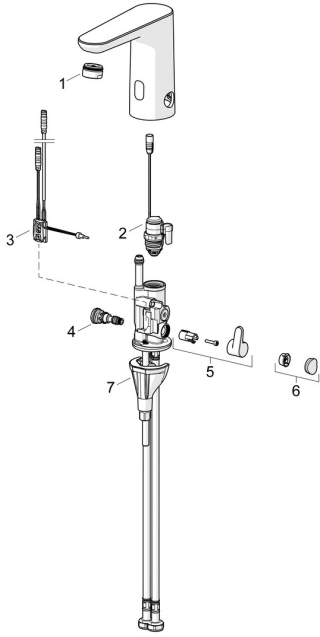

EAN: 4057304019456
static.hansa.com/92702219

Spare parts

SP92602219

	Name	Code
01	Aerator, M24x1 HC PCA 7.0 l/min Chrome	1016723V
02	Solenoid valve complete, 3 V	59914125
03	Sensor, 3/9 V, Bluetooth Chrome	1015155V
04	Temperature regulator	1000580V
05	Temperature control handle Chrome	1016155V
06	Cover plug Chrome	1015252V
07	Fixing set	59914475
N.I.	Battery, 1.5 V AA Lithium	59914136