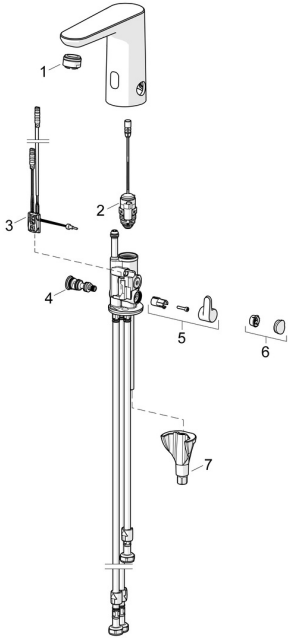

EAN: 4057304019401  
[static.hansa.com/92631129](https://static.hansa.com/92631129)  
**Spare parts**

**SP92031129**

	<b>Name</b>	<b>Code</b>
01	Aerator, M24x1 A, low pressure Chrome	59902692
02	Solenoid valve complete, 3 V	59914125
03	Sensor, 3/9 V, Bluetooth Chrome	1015155V
04	Temperature regulator	1013940V
05	Temperature control handle Chrome	1016155V
06	Cover plug Chrome	1015252V
07	Fixing set	59914475