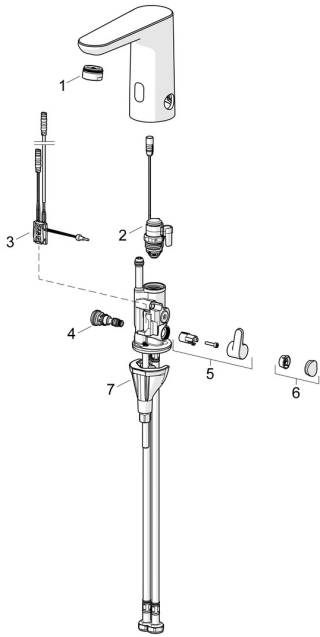

EAN: 4057304019333
static.hansa.com/92602219

Spare parts

SP92602219

	Name	Code
01	Aerator, M24x1 HC PCA 7.0 l/min Chrome	1016723V
02	Solenoid valve complete, 3 V	59914125
03	Sensor, 3/9 V, Bluetooth Chrome	1015155V
04	Temperature regulator	1000580V
05	Temperature control handle Chrome	1016155V
06	Cover plug Chrome	1015252V
07	Fixing set	59914475
N.I.	Battery, 1.5 V AA Lithium	59914136