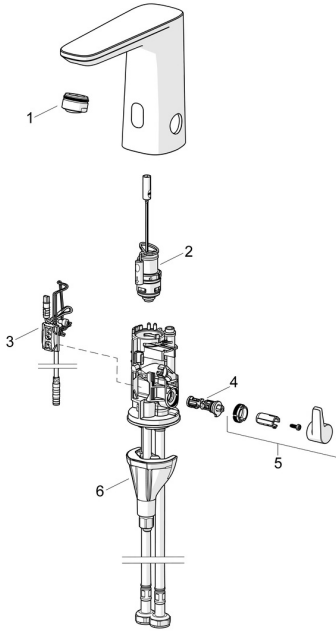

EAN: 4057304019487
static.hansa.com/92302239

Spare parts

SP92002009

	Name	Code
01	Aerator, M24x1 HC PCA 7.0 l/min Chrome	1016723V
02	Pilot valve	1008658V
03	Sensor, 3/9 V, Bluetooth	1012464V
04	Temperature regulator	1010630V
05	Temperature control handle Chrome	1017587V
06	Fixing set	59914475
N.I.	Battery, 1.5 V AA Lithium	59914136