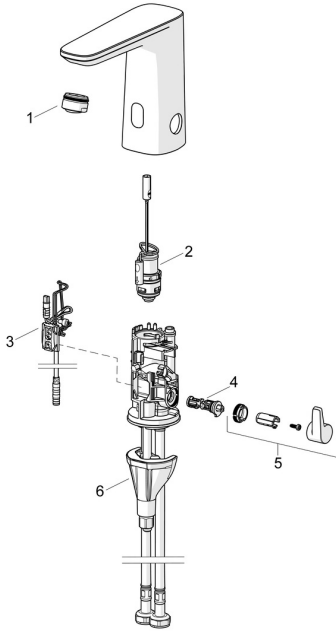

EAN: 4057304019432
static.hansa.com/9220221933

Spare parts

SP9210200933

	Name	Code
01	Aerator, M24x1 HC PCA 7.0 l/min Matt black	1016723V-33
02	Pilot valve	1008658V
03	Sensor, 3/9 V, Bluetooth	1012464V
04	Temperature regulator	1010630V
05	Temperature control handle Matt black	1017587V-33
06	Fixing set	59914475
N.I.	Battery, 1.5 V AA Lithium	59914136