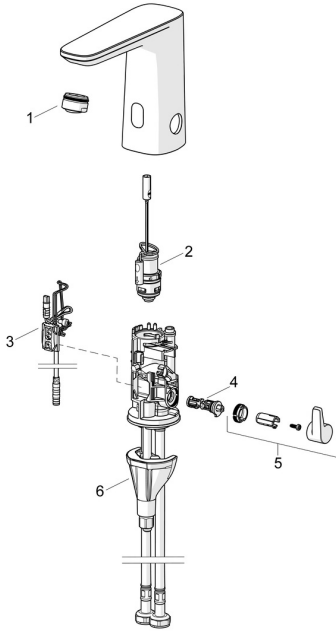

EAN: 4057304019425
static.hansa.com/92202009

Spare parts

SP92002009

	Name	Code
01	Aerator, M24x1 HC PCA 7.0 l/min Chrome	1016723V
02	Pilot valve	1008658V
03	Sensor, 3/9 V, Bluetooth	1012464V
04	Temperature regulator	1010630V
05	Temperature control handle Chrome	1017587V
06	Fixing set	59914475
N.I.	Battery, 1.5 V AA Lithium	59914136