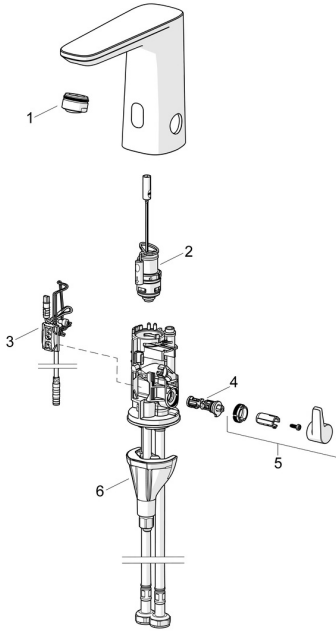

## Spare parts

### SP92102219-GB

	Name	Code
01	Aerator, M24x1, -104	601434V
01	Aerator, M24x1, -105	59914550
02	Pilot valve	1008658V
03	Sensor, 3/9 V, Bluetooth	1012464V
04	Temperature regulator	1010630V
05	Temperature control handle Chrome	1017587V
06	Fixing set	59914475
N.I.	Battery, 1.5 V AA Lithium	59914136