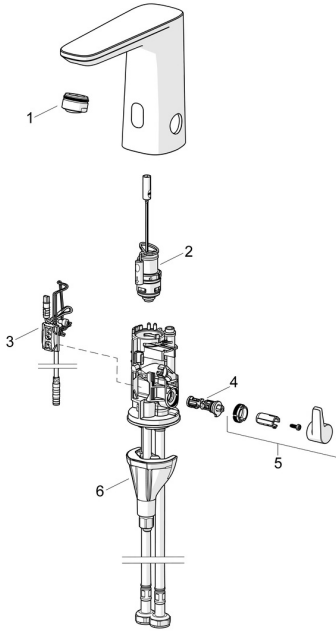

EAN: 4057304019302
static.hansa.com/921022190004

Spare parts

SP92102219-GB

	Name	Code
01	Aerator, M24x1, -104	601434V
01	Aerator, M24x1, -105	59914550
02	Pilot valve	1008658V
03	Sensor, 3/9 V, Bluetooth	1012464V
04	Temperature regulator	1010630V
05	Temperature control handle Chrome	1017587V
06	Fixing set	59914475
N.I.	Battery, 1.5 V AA Lithium	59914136