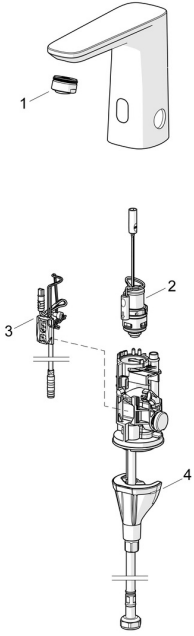

## Spare parts

### SP92012009

	Name	Code
01	Aerator, M24x1 HC PCA 7.0 l/min Chrome	1016723V
02	Pilot valve	1008658V
03	Sensor, 3/9 V, Bluetooth	1012464V
04	Fixing set	59914475
N.I.	Battery, 1.5 V AA Lithium	59914136